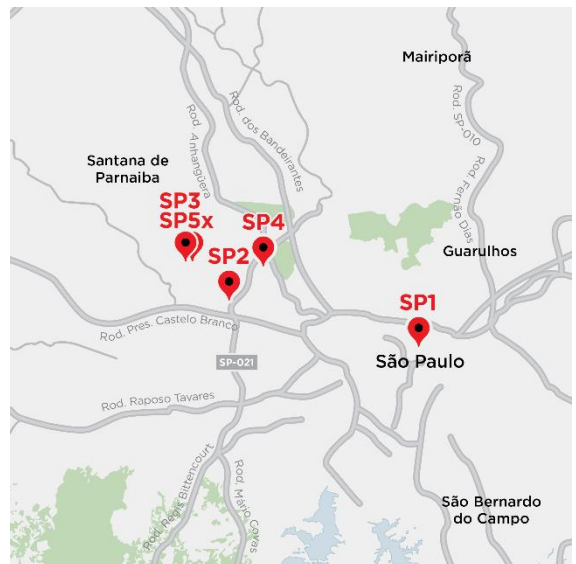

[Click here](#) to view the metro interconnection map