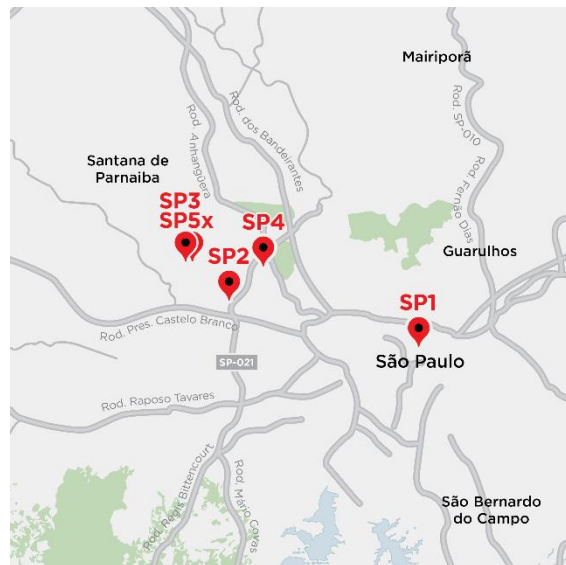

### São Paulo IBX® Data Center

### Equinix São Paulo Data Centers

Equinix is the world’s digital infrastructure company. Digital leaders harness our trusted platform to bring together and interconnect the foundational infrastructure that powers their success. Our São Paulo data centers offer the only facilities in Brazil with space for large-scale colocation and are home to 1,170+ companies. Customers can choose from a broad range of network services from 305+ network service providers and can interconnect directly to customers and partners in their digital supply chain. The Equinix metro São Paulo International Business Exchange™ (IBX) data centers consist of four buildings with approximately 244,500 square feet (22,700+ square meters) of colocation space.

Our São Paulo data centers feature a dense concentration of financial services firms, cloud service providers, digital content companies and social media platforms. Customers can also interconnect with companies colocated in Equinix’s Rio de Janeiro facilities.

[Click here](#) to view the metro interconnection map